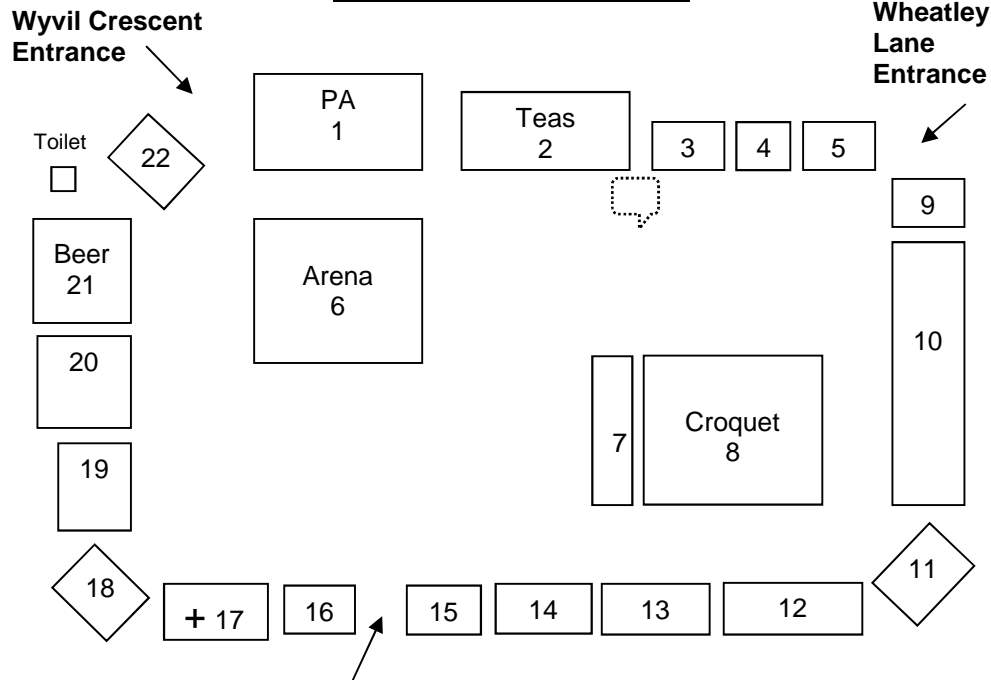

ATTRACTIONS

- | | |
|---------------------------|--------------------------------|
| 1) PA and bands | 12) St John's "Messy Church" |
| 2) Teas | 13) Stalls |
| 3) Community Notice Board | 14) Audley Clevedon |
| 3) BBQ | 15) Stalls - Playgroup and PTA |
| 4) Ice Cream van | 16) Methodist Church |
| 5) Bouncy castle | 17) Guides |
| 6) Entertainment Arena | + First Aid / Lost Child |
| 7) Bowls | 18) Cubs |
| 8) Croquet | 19) Coconut Shy and Golf |
| 9) Raffle | 20) Scarecrow Garden |
| 10) Stalls | 21) Beer Tent |
| 11) CTI 2000 plants | 22) Harley Davidson motorbikes |